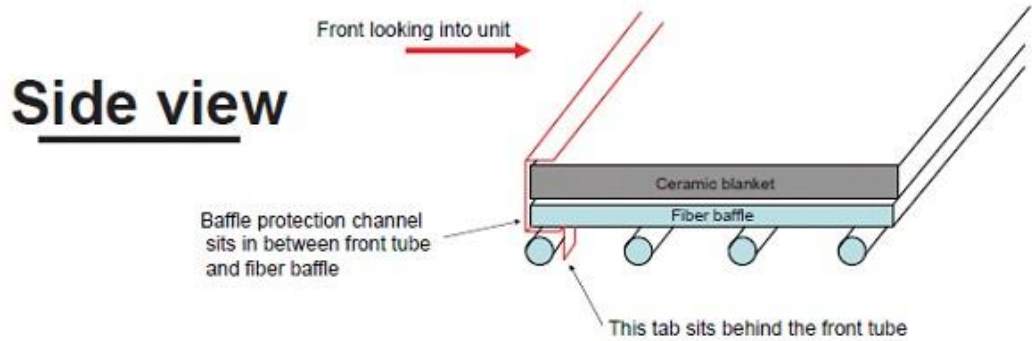

ITEM	DESCRIPTION	COMMENTS	PART NUMBER
10	Top Front Assembly		SRV7046-011
11	Tube Channel Assembly		SRV7046-004

Baffle Protection Channel

12	Baffle Protection Channel		SRV7046-165
13	Baffle Board	Pkg of 2	SRV7046-119
14	Ceramic Fiber Blanket, 1/2" Thick		832-3390
15	Combustion Cover Bottom		SRV7046-144
16	Combustion Air Assembly		SRV7046-009
	Knob	Pkg of 2	32284/2
	Timer (Only) Replacement Assembly		SRV480-1940
17	Timer Door Assembly		SRV7044-020
	Door Gasket		7033-282
18	Burn Rate Control Assembly		SRV7046-007
19	Combustion Cover Assembly		SRV7046-019
	Outside Air Cover Plate		SRV7044-217
20	Tube Channel Base Cover		SRV7046-125
21	Tube Channel Base		SRV7046-115
22	Leg Extension Left/Right		SRV7046-170
23	Convection Back		SRV7046-129
	Component Pack		SRV7046-012
	Leg Extension Left/Right		SRV7046-170
	Paint Touch-Up, 4 oz		812-0910
	Timer Control Arm Assembly		SRV7044-002
	Gasket, Manifold	Pkg of 4	7038-168/4