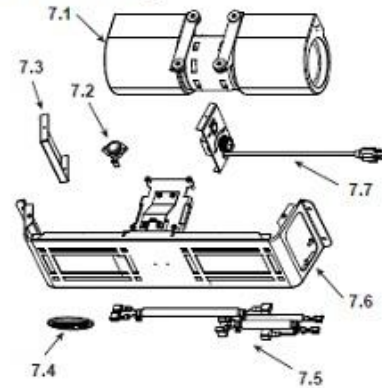

Quadra-Fire 2700i Fireplace Insert

ITEM	DESCRIPTION	COMMENTS	PART NUMBER
1	Flue Attach Ring		SRV7044-154
2	Gasket, Flue Collar		SRV7044-194
3	Chimney Ring Attach		SRV7044-181
4	Top Front Bracket		SRV7046-141
5	Brick Retainer/Tube Support		SRV7046-123

#6 Brick Set

#7 Blower Housing

6	Brick Set		BRICK-7046
6.1	Brick, 9 x 4-1/2 x 1-1/4"	Qty. 11 Req	
6.2	Brick, 8-3/8 x 4-1/2 x 1.25" Angle Cut (see diagram)	Qty. 2 Req	
6.3	Brick, 7-3/8 x 4-1/2 x 1.25" Angle Cut (see diagram)	Qty. 2 Req	
6.4	Brick, 8-1/8 x 4-1/2 x 1.25" Angle Cut (see diagram)	Qty. 2 Req	
	Brick, Uncut	Pkg of 1	832-0550
		Pkg of 6	832-3040
7	Blower Housing Assembly		SRV7046-003
7.1	Blower Replacement		SRV7044-210
7.2	Snap Disc, # 1, Convection Blower		SRV230-0470
7.3	Filler Plate		SRV7046-180
7.4	Logo, Quadra-Fire	Pkg of 10	7000-649/10
7.5	Wire Harness		SRV7046-184
7.6	Blower Housing		SRV7046-110
7.7	Blower Control Panel		SRV7046-023
	Blower Cord Only		832-2410
	Blower Screen		SRV7046-163
	Knob, Speed Control		200-2041
	Rocker Switch (Round)		SRV7000-515
	Snap Disc Mount Bracket		SRV7046-187
	Speed Control Only (Rheostat)		842-0370