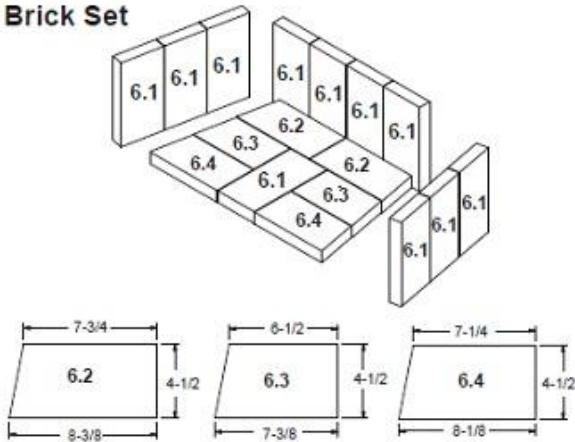

Quadra-Fire 2700i Fireplace Insert

ITEM	DESCRIPTION	COMMENTS	PART NUMBER
1	Flue Attach Ring		SRV7044-154
2	Gasket, Flue Collar		SRV7044-194
3	Chimney Ring Attach		SRV7044-181
4	Top Front Bracket		SRV7046-141
5	Brick Retainer/Tube Support		SRV7046-123

#6 Brick Set

#7 Blower Housing

6	Brick Set		BRICK-7046
6.1	Brick, 9 x 4-1/2 x 1-1/4"	Qty. 11 Req	
6.2	Brick, 8-3/8 x 4-1/2 x 1.25" Angle Cut (see diagram)	Qty. 2 Req	
6.3	Brick, 7-3/8 x 4-1/2 x 1.25" Angle Cut (see diagram)	Qty. 2 Req	
6.4	Brick, 8-1/8 x 4-1/2 x 1.25" Angle Cut (see diagram)	Qty. 2 Req	
	Brick, Uncut	Pkg of 1	832-0550
		Pkg of 6	832-3040
7	Blower Housing Assembly		SRV7046-003
7.1	Blower Replacement		SRV7044-210
7.2	Snap Disc, # 1, Convection Blower		SRV230-0470
7.3	Filler Plate		SRV7046-180
7.4	Logo, Quadra-Fire	Pkg of 10	7000-649/10
7.5	Wire Harness		SRV7046-184
7.6	Blower Housing		SRV7046-110
7.7	Blower Control Panel		SRV7046-023
	Blower Cord Only		832-2410
	Blower Screen		SRV7046-163
	Knob, Speed Control		200-2041
	Rocker Switch (Round)		SRV7000-515
	Snap Disc Mount Bracket		SRV7046-187
	Speed Control Only (Rheostat)		842-0370