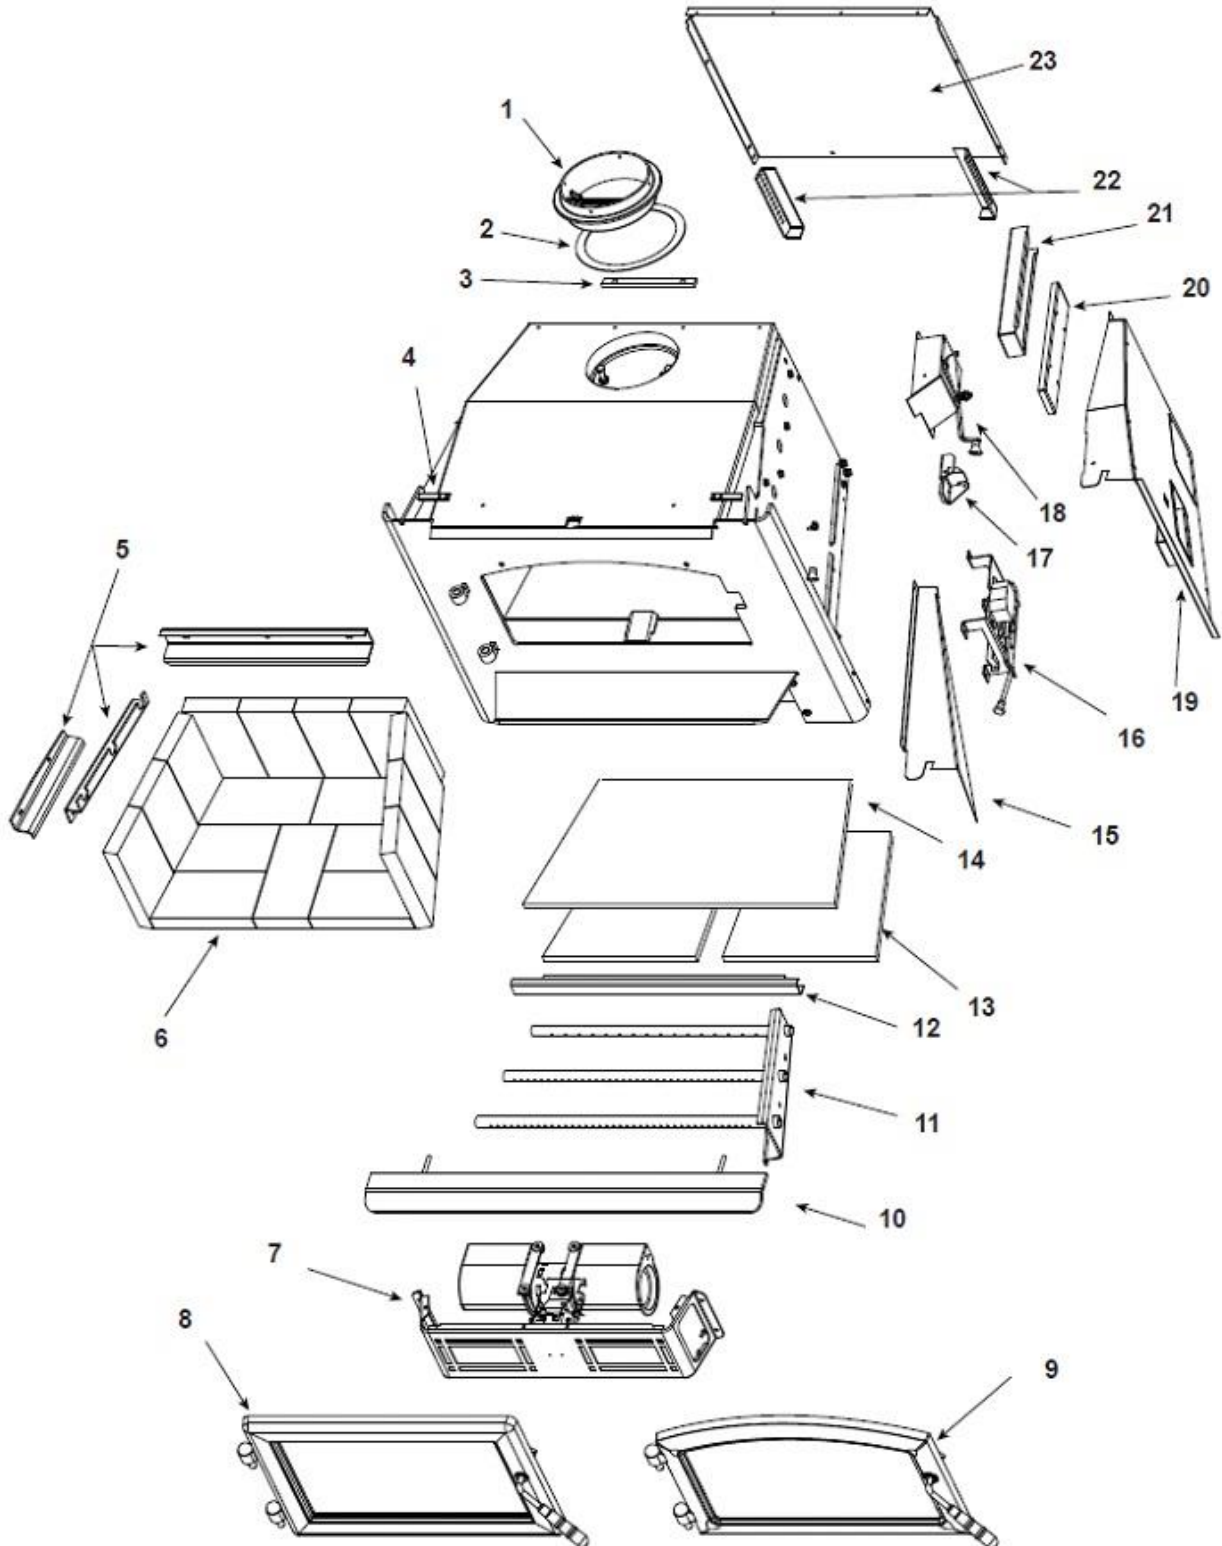

Quadra-Fire 2700i Fireplace Insert

ITEM	DESCRIPTION	COMMENTS	PART NUMBER
1	Flue Attach Ring		SRV7044-154
2	Gasket, Flue Collar		SRV7044-194
3	Chimney Ring Attach		SRV7044-181
4	Top Front Bracket		SRV7046-141
5	Brick Retainer/Tube Support		SRV7046-123

#8 Rectangle Door

#9 Door Assembly

8	Door Rectangle		DR-27RCT
8.1	Door Handle, (Rectangular Door)		SRV7044-188
8.2	Fiber Handle		SRV433-1380
8.3	Glass Assembly	16.88 W x 9.01 H	SRV7046-021
8.4	Glass Frame Set		SRV7046-175
8.5	Screw, Flat Head Philips 8-32 X 1/2	Pkg of 10	832-0860
	Door Hardware		SRV7044-041
9	Door Assembly	Black	DR-27BK-FH
		No longer available	DR-27GD
		Nickel Trim	DR-27NL-FH
9.1	Glass Frame Set		832-1540
9.2	Door Glass Assembly	17.00 W x 9.13 H	7000-011
9.3	Hinge Pins, 1/2"	Gold	832-0250
		Nickel	430-5320
		Black	7000-606/2
9.4	Trim Ring, Door	No longer available	430-2702
		No longer available	430-5350
9.6	Door Handle Assembly	Fiber	SRV7033-071
		Spring	832-0540
9.5	Handle	Fiber	SRV7060-212
		Nickel, 1/2" Spring	250-8330
		Gold, 1/2" Spring	832-0620
9.7	Washer, Sae, 3/8	Pkg of 3	832-0990
9.8	Key, Cam Latch		430-1151
9.9	Cam Latch		430-1141
	Door Rope		832-1680
	Glass Tape		832-0460
	Component Pack (Includes (2) Hinge Pins, 1/2" & 1/4" Spring Handles)	Black & Gold Doors	7007-025
		Nickel Doors	7007-026