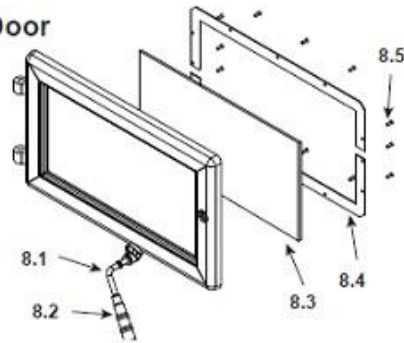

#6 Brick Set

#7 Blower Housing

6	Brick Set		BRICK-7046
6.1	Brick, 9 x 4-1/2 x 1-1/4"	Qty. 11 Req	
6.2	Brick, 8-3/8 x 4-1/2 x 1.25" Angle Cut (see diagram)	Qty. 2 Req	
6.3	Brick, 7-3/8 x 4-1/2 x 1.25" Angle Cut (see diagram)	Qty. 2 Req	
6.4	Brick, 8-1/8 x 4-1/2 x 1.25" Angle Cut (see diagram)	Qty. 2 Req	
	Brick, Uncut	Pkg of 1	832-0550
		Pkg of 6	832-3040
7	Blower Housing Assembly		SRV7046-003
7.1	Blower Replacement		SRV7044-210
7.2	Snap Disc, # 1, Convection Blower		SRV230-0470
7.3	Filler Plate		SRV7046-180
7.4	Logo, Quadra-Fire	Pkg of 10	7000-649/10
7.5	Wire Harness		SRV7046-184
7.6	Blower Housing		SRV7046-110
7.7	Blower Control Panel		SRV7046-023
	Blower Cord Only		832-2410
	Blower Screen		SRV7046-163
	Knob, Speed Control		200-2041
	Rocker Switch (Round)		SRV7000-515
	Snap Disc Mount Bracket		SRV7046-187
	Speed Control Only (Rheostat)		842-0370

#8 Rectangle Door

#9 Door Assembly

8	Door Rectangle		DR-27RCT
8.1	Door Handle, (Rectangular Door)		SRV7044-188
8.2	Fiber Handle		SRV433-1380
8.3	Glass Assembly	16.88 W x 9.01 H	SRV7046-021
8.4	Glass Frame Set		SRV7046-175
8.5	Screw, Flat Head Philips 8-32 X 1/2	Pkg of 10	832-0860
	Door Hardware		SRV7044-041
9	Door Assembly	Black	DR-27BK-FH
		No longer available	DR-27GD
		Nickel Trim	DR-27NL-FH
9.1	Glass Frame Set		832-1540
9.2	Door Glass Assembly	17.00 W x 9.13 H	7000-011
9.3	Hinge Pins, 1/2"	Gold	832-0250
		Nickel	430-5320
		Black	7000-606/2
9.4	Trim Ring, Door	No longer available	430-2702
		No longer available	430-5350
9.6	Door Handle Assembly	Fiber	SRV7033-071
		Spring	832-0540
9.5	Handle	Fiber	SRV7060-212
		Nickel, 1/2" Spring	250-8330
		Gold, 1/2" Spring	832-0620
9.7	Washer, Sae, 3/8	Pkg of 3	832-0990
9.8	Key, Cam Latch		430-1151
9.9	Cam Latch		430-1141
	Door Rope		832-1680
	Glass Tape		832-0460
	Component Pack (Includes (2) Hinge Pins, 1/2" & 1/4" Spring Handles)	Black & Gold Doors	7007-025
		Nickel Doors	7007-026