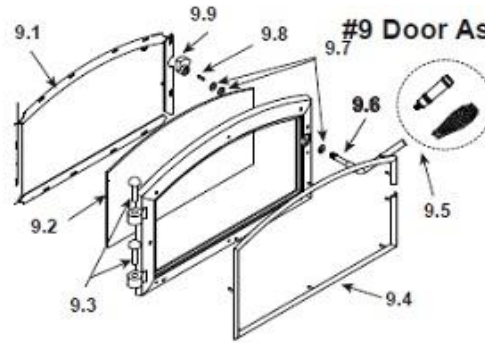

#6 Brick Set

#7 Blower Housing

6	Brick Set		BRICK-7046
6.1	Brick, 9 x 4-1/2 x 1-1/4"	Qty. 11 Req	
6.2	Brick, 8-3/8 x 4-1/2 x 1.25" Angle Cut (see diagram)	Qty. 2 Req	
6.3	Brick, 7-3/8 x 4-1/2 x 1.25" Angle Cut (see diagram)	Qty. 2 Req	
6.4	Brick, 8-1/8 x 4-1/2 x 1.25" Angle Cut (see diagram)	Qty. 2 Req	
	Brick, Uncut	Pkg of 1	832-0550
		Pkg of 6	832-3040
7	Blower Housing Assembly		SRV7046-003
7.1	Blower Replacement		SRV7044-210
7.2	Snap Disc, # 1, Convection Blower		SRV230-0470
7.3	Filler Plate		SRV7046-180
7.4	Logo, Quadra-Fire	Pkg of 10	7000-649/10
7.5	Wire Harness		SRV7046-184
7.6	Blower Housing		SRV7046-110
7.7	Blower Control Panel		SRV7046-023
	Blower Cord Only		832-2410
	Blower Screen		SRV7046-163
	Knob, Speed Control		200-2041
	Rocker Switch (Round)		SRV7000-515
	Snap Disc Mount Bracket		SRV7046-187
	Speed Control Only (Rheostat)		842-0370

#8 Rectangle Door

#9 Door Assembly

8	Door Rectangle		DR-27RCT
8.1	Door Handle, (Rectangular Door)		SRV7044-188
8.2	Fiber Handle		SRV433-1380
8.3	Glass Assembly	16.88 W x 9.01 H	SRV7046-021
8.4	Glass Frame Set		SRV7046-175
8.5	Screw, Flat Head Philips 8-32 X 1/2	Pkg of 10	832-0860
	Door Hardware		SRV7044-041
9	Door Assembly	Black	DR-27BK-FH
		No longer available	DR-27GD
		Nickel Trim	DR-27NL-FH
9.1	Glass Frame Set		832-1540
9.2	Door Glass Assembly	17.00 W x 9.13 H	7000-011
9.3	Hinge Pins, 1/2"	Gold	832-0250
		Nickel	430-5320
		Black	7000-606/2
9.4	Trim Ring, Door	No longer available	430-2702
		No longer available	430-5350
9.6	Door Handle Assembly	Fiber	SRV7033-071
		Spring	832-0540
9.5	Handle	Fiber	SRV7060-212
		Nickel, 1/2" Spring	250-8330
		Gold, 1/2" Spring	832-0620
9.7	Washer, Sae, 3/8	Pkg of 3	832-0990
9.8	Key, Cam Latch		430-1151
9.9	Cam Latch		430-1141
	Door Rope		832-1680
	Glass Tape		832-0460
	Component Pack (Includes (2) Hinge Pins, 1/2" & 1/4" Spring Handles)	Black & Gold Doors	7007-025
		Nickel Doors	7007-026